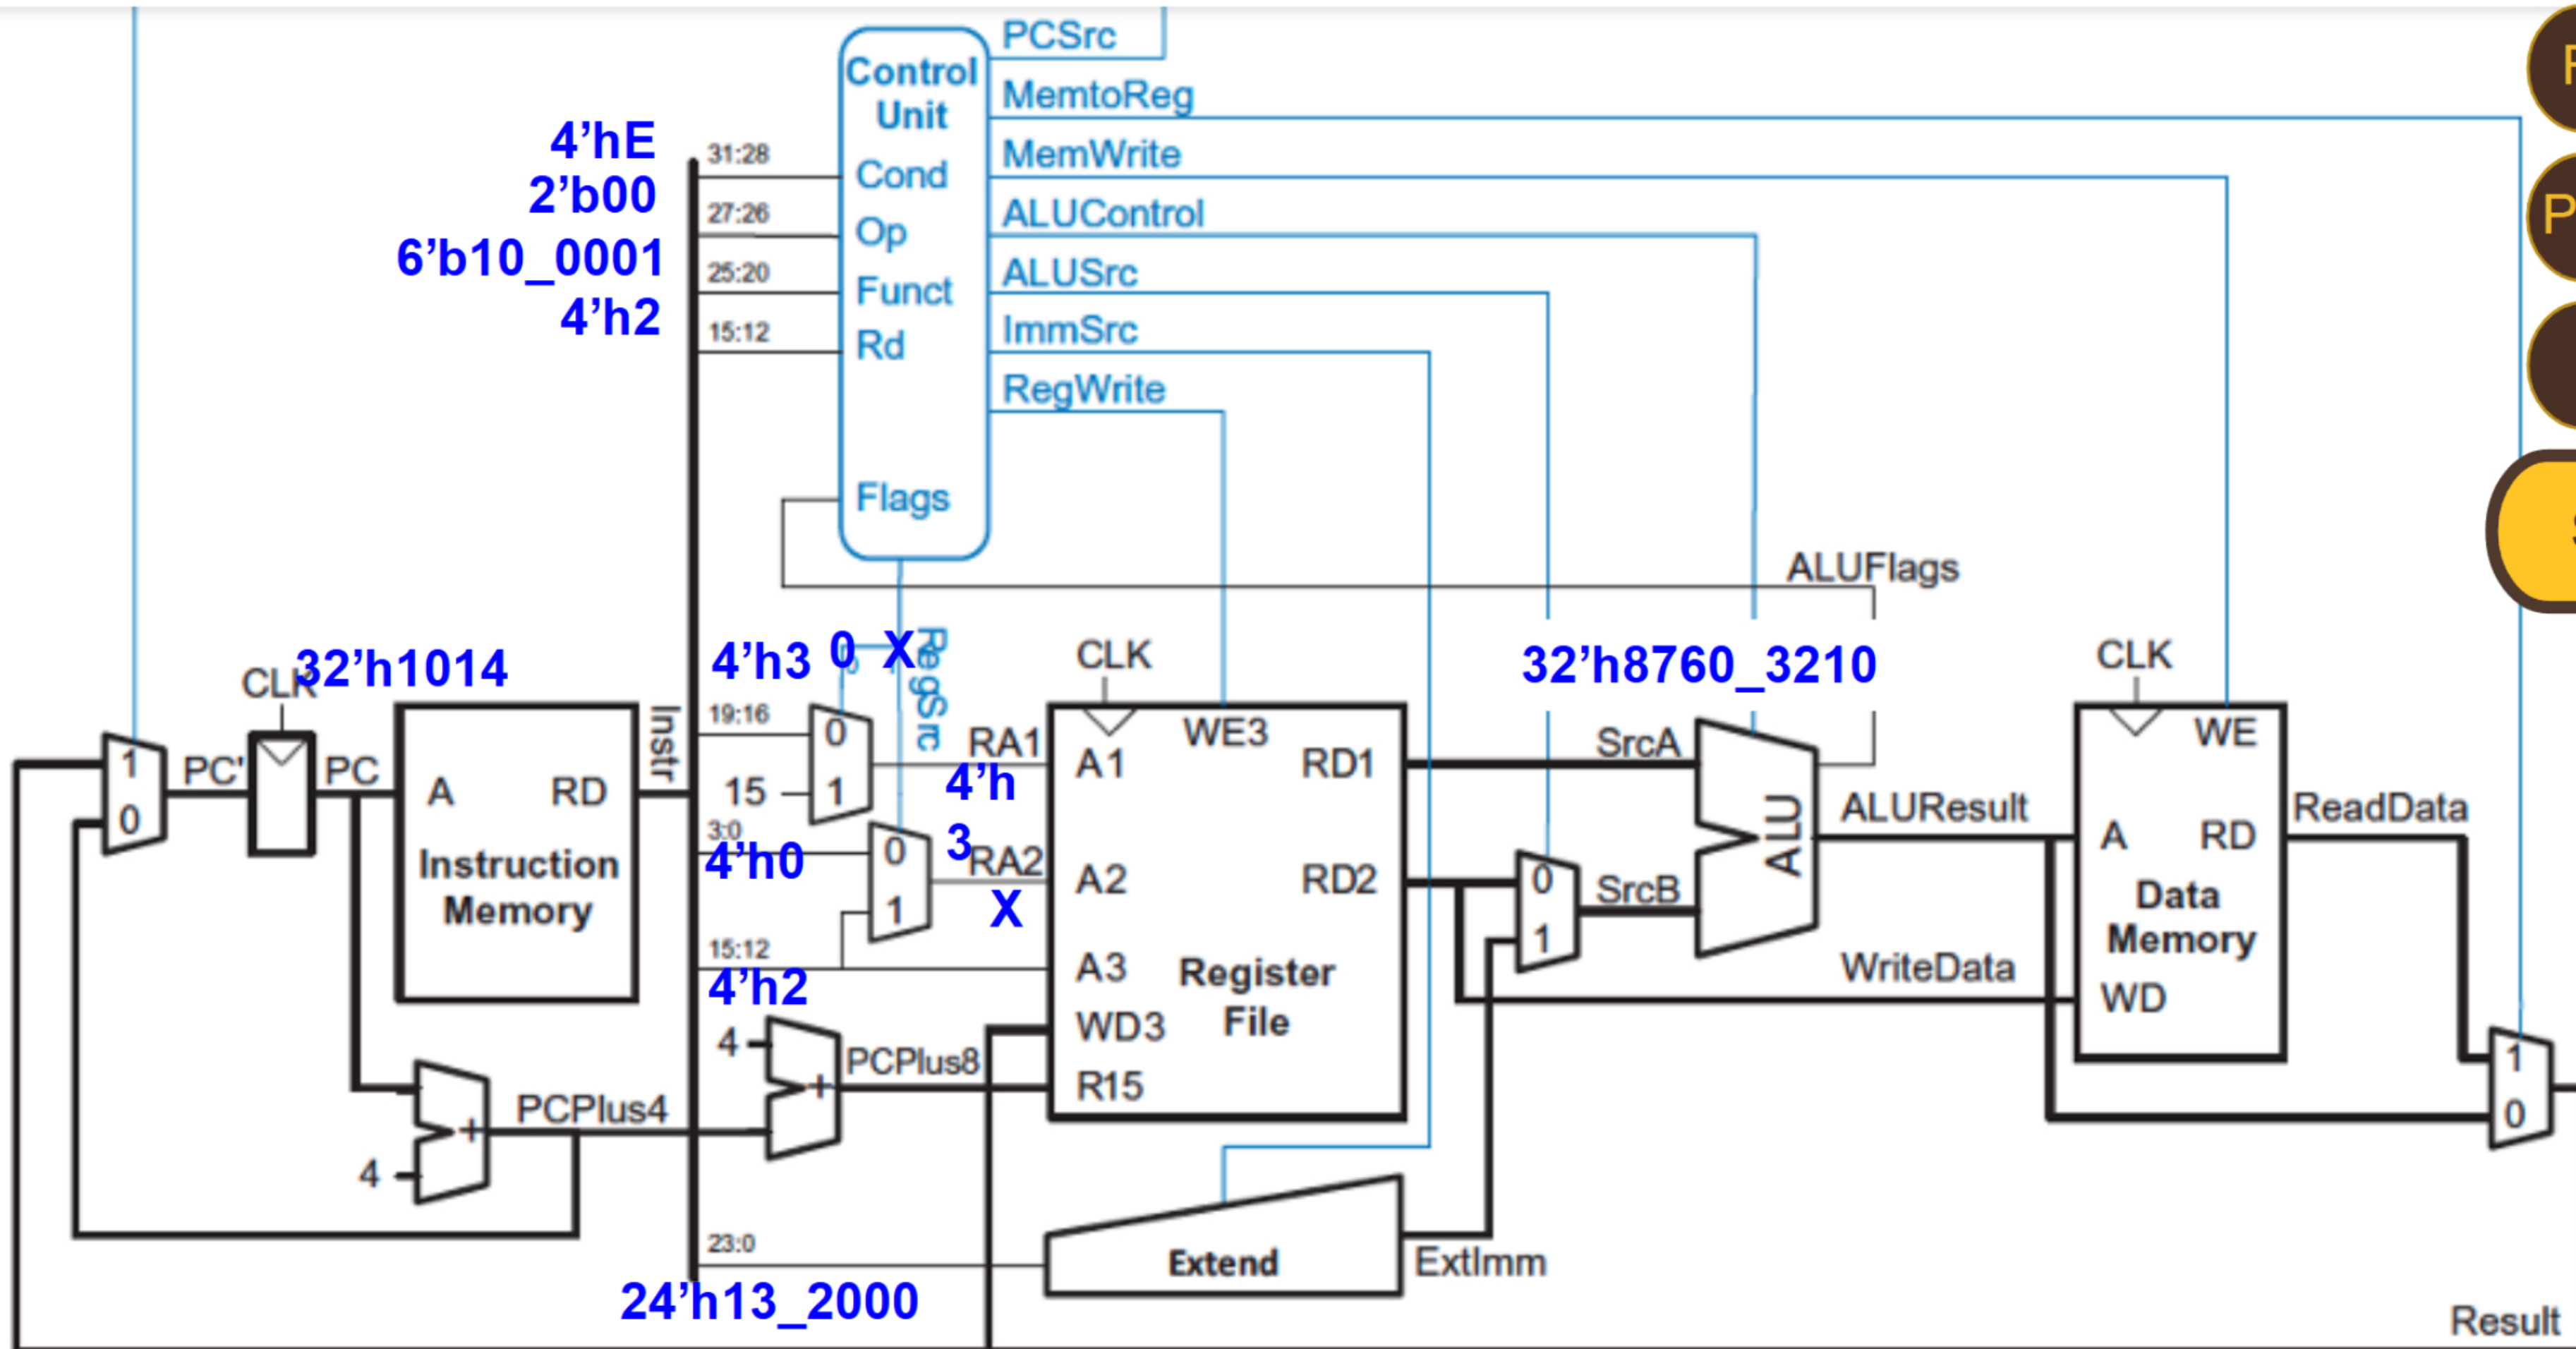

Tools and Outcomes

Memory Addr. = 32'h1014

ands r2, r3, #0

INSTR = 32'hE213_2000

- Formatting
- Previous Off
- Machine
- Submit